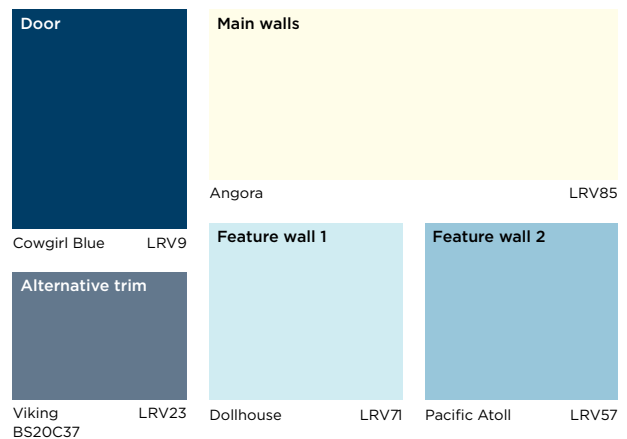

Example interior scheme

Just one example of the many colour schemes you can create to satisfy stakeholders that patient wellbeing is being promoted.