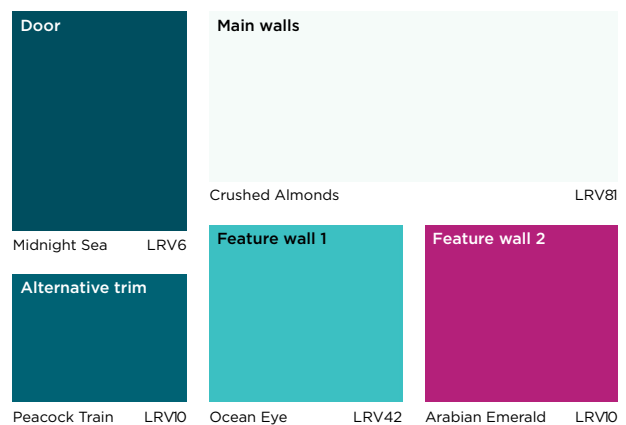

Example interior scheme

We can help you create colour schemes that the budget holders and key decision makers can endorse with complete confidence for their learning environment.