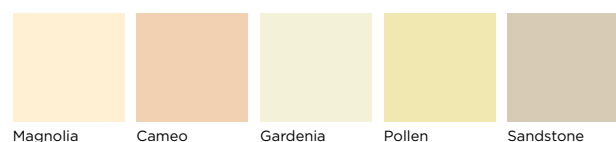

Our top selling exterior colours

Just a few examples of how **Armstead Trade** colours can bring an exciting new dimension to housing.