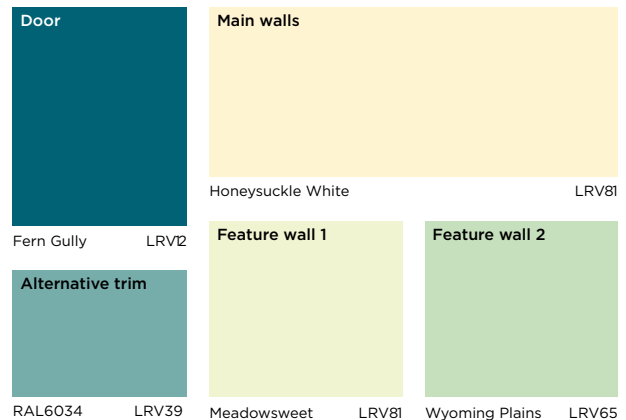

Example interior scheme

Request our Commercial Colour Scheming Brochure for a wide choice of ready-made colour schemes suitable for different sports and leisure facilities and that help maintain corporate identity.